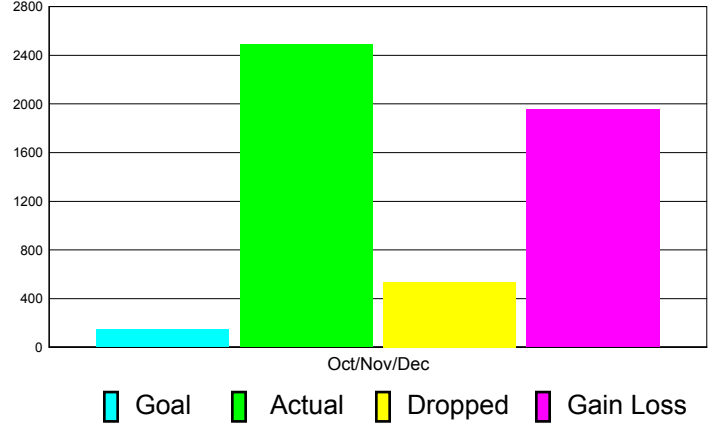

Membership Results 2011-2012

Goal, New, Dropped, Gain/Loss