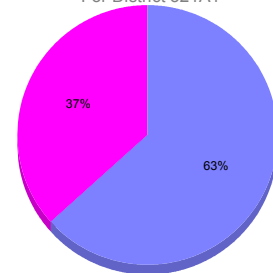

Membership Results 2011-2012

Goal, New, Dropped, Gain/Loss

Comparison of Membership Gain/Loss

Current Year Compared to the Previous Year

Gender Comparison 2010-2011

For District 321A1

Oct/Nov/Dec

Male Female