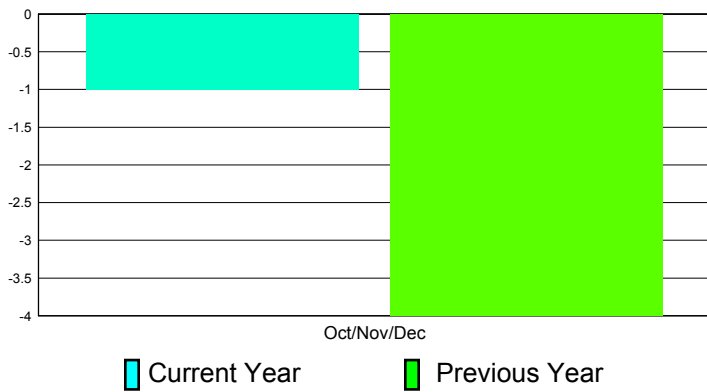

GMT Reports for District (or Undistricted) **District 321A1**

GMT: VINOD KHANNA

Location: INDIA

GMT CA: 6

CLUBS

**Club Results
2011-2012**

**Clubs
2010-2011**

Month	New Club Goal	Actual New Clubs	Actual Dropped Clubs	Gain/Loss of Clubs	Gain/Loss of Clubs
Oct/Nov/Dec	2	3	4	-1	-4
Totals	2	3	4	-1	-4

Club Results 2011-2012

Goal, New, Dropped, Gain/Loss

Comparison of Club Gain/Loss

Current Year Compared to the Previous Year

YTD Status Quo Clubs 2010-2011

Status Quo Clubs Compared to Status Quo Members

MEMBERSHIP