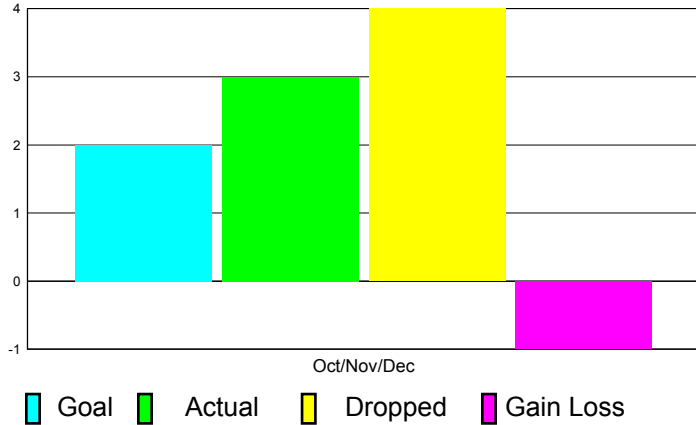

GMT Reports for District (or Undistricted) **District 321A1**

GMT: VINOD KHANNA

Location: INDIA

GMT CA: 6

CLUBS

**Club Results
2011-2012**

**Clubs
2010-2011**

Month	New Club Goal	Actual New Clubs	Actual Dropped Clubs	Gain/Loss of Clubs	Gain/Loss of Clubs
Oct/Nov/Dec	2	3	4	-1	-4
Totals	2	3	4	-1	-4

Club Results 2011-2012

Goal, New, Dropped, Gain/Loss

Comparison of Club Gain/Loss

Current Year Compared to the Previous Year

YTD Status Quo Clubs 2010-2011

Status Quo Clubs Compared to Status Quo Members

MEMBERSHIP

**Membership Results
2011-2012**

**Membership
2010-2011**

Month	Net Memb Goal	Actual New Memb	Actual Dropped Memb	Gain/Loss of Memb	Gain/ Loss of Memb
Oct/Nov/Dec	145	2489	535	1954	562
Totals	145	2489	535	1954	562